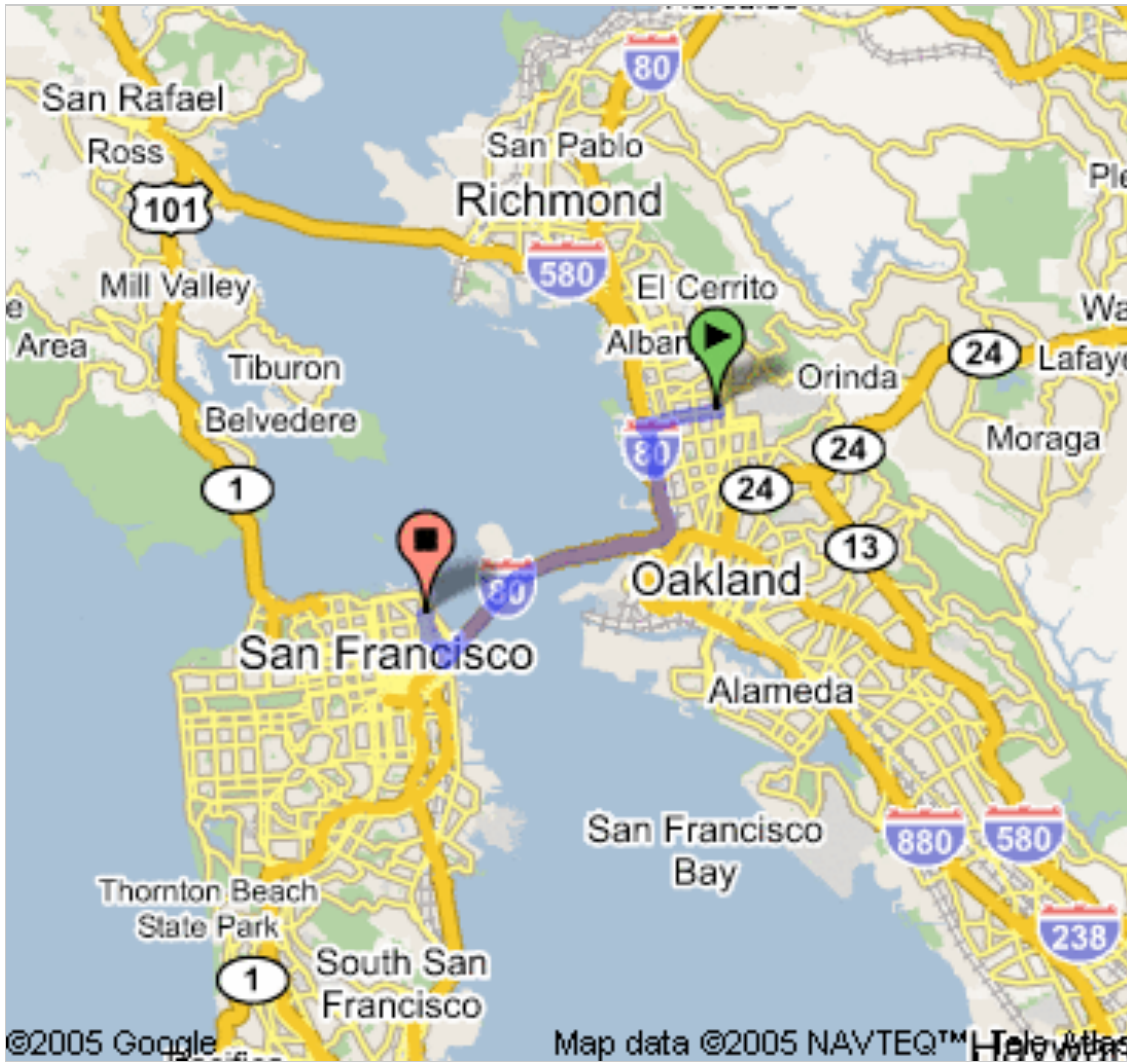

Start address: **Berkeley, CA**
End address: **950 Battery St, San Francisco, CA 94111**
Distance: **12.8 mi (about 21 mins)**

1.	Head west from University Ave - go 1.8 mi
2.	Take the I-80 W ramp to San Francisco - go 0.4 mi
3.	Merge into I-580 E/I-80 W - go 2.2 mi
4.	Take the I-80 W ramp to San Francisco - go 6.8 mi
5.	Take the Harrison St exit to Embarcadero - go 0.3 mi
6.	Continue on Fremont St - go 0.5 mi
7.	Turn left at Pine St - go 0.1 mi
8.	Turn right at Sansome St - go 0.6 mi
9.	Turn right at Green St - go 0.1 mi
10.	Turn right at Battery St - go 165 ft

These directions are for planning purposes only. You may find that construction projects, traffic, or other events may cause road conditions to differ from the map results.

Map data ©2005 NAVTEQ™, Tele Atlas